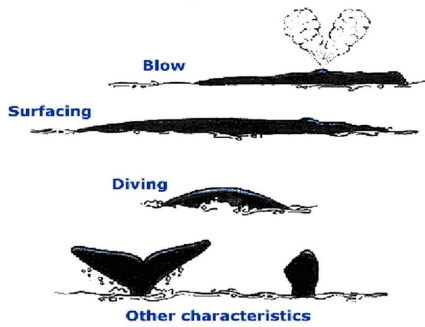

What To Look For

A quick guide for whale spotters

Humpback Whale

Length 11 to 16 metres

Humpback and Southern Right whales are frequently seen off Bass Coast during winter. Killer Whales have been recorded but are less frequent visitors

Southern Right Whale

Length up to 17 metres

Killer Whale

Length 8 to 10 metres

*images courtesy 