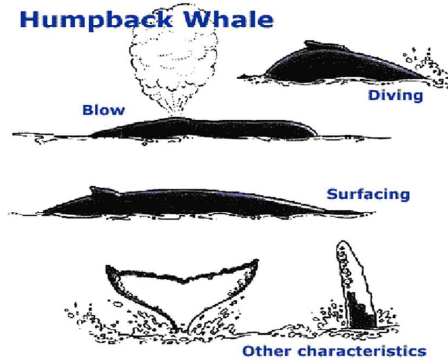

What To Look For

A quick guide for whale spotters

Humpback Whale

Length 11 to 16 metres

Humpback and Southern Right whales are frequently seen off Bass Coast during winter. Killer Whales have been recorded but are less frequent visitors

Southern Right Whale

Length up to 17 metres

Killer Whale

Length 8 to 10 metres

*images courtesy 