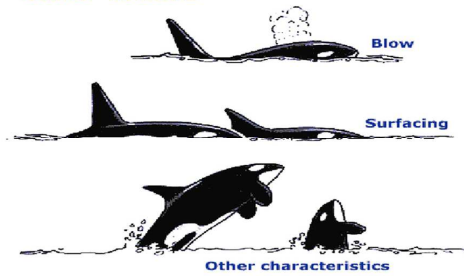

Killer Whale

Length 8 to 10 metres

*images courtesy