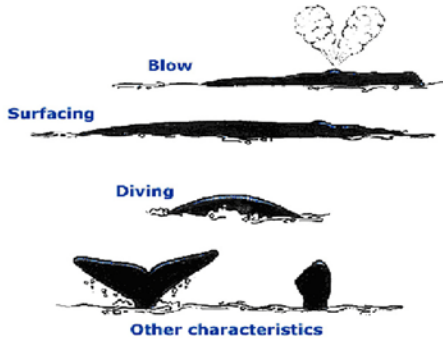

Southern Right Whale