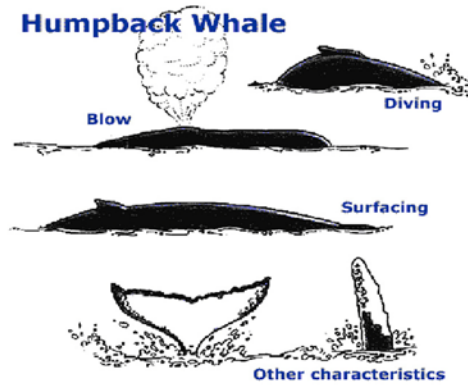

# What To Look For

A quick guide for whale spotters

## Humpback Whale

Length 11 to 16 metres

Humpback and Southern Right whales are frequently seen off Bass Coast during winter. Killer Whales have been recorded but are less frequent visitors